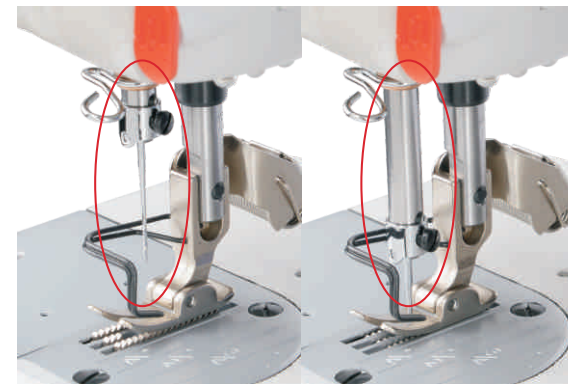

**上下停针，自由调节**

Needle position, easy to adjust

根据不同工艺要求，长按加号键可设置上下停针位，简单方便。

Up and down needle position can be set by long press "+" key according to different process requirements, easy and convenient to operate.