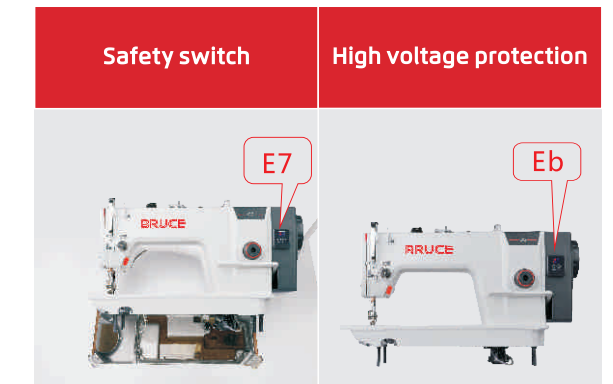

**上下停针，自由调节**

Needle position, easy to adjust

根据不同工艺要求，长按加号键可设置上下停针位，简单方便。

Up and down needle position can be set by long press "+" key according to different process requirements, easy and convenient to operate.

**一键还原，操作无忧**

One key to reset, easy operation

长按减号键可恢复出厂设置，更加人性化，不必为按错而烦恼。

Long press "-" key to factory reset, more humanized.

**科学设计，稳定耐久**

Scientific design, stable and durable

高压保护：高于264V，自动停机保护，防止电控损坏；  
 安全开关：倾倒机器，停机保护，机器复位自动解除。  
 High voltage protection: if voltage is higher than 264V, machine automatic stops to protect control box.  
 Safety switch: machine automatic stops when it is turned over. Machine restart when it is regressed.