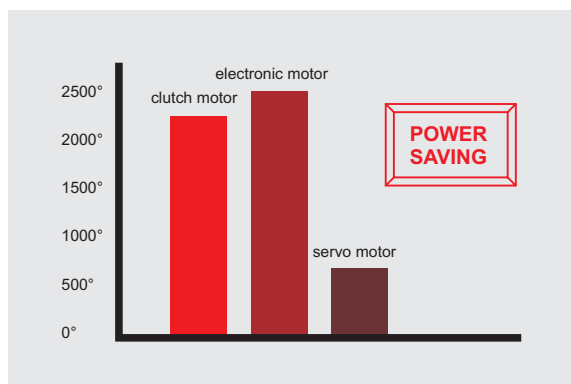

## 全新直驱平缝机

Power Saving Lockstitch Machine

怕跳针 · 怕断线 · 就用布鲁斯  
**NO BREAK · NO SKIP**

怕跳针 · 怕断线 · 就用布鲁斯  
**NO BREAK · NO SKIP**

**Q5**

品名：全新直驱平缝机  
 Power Saving Lockstitch Machine

**节能高达71%**

Power saving to 71%

与普通平缝机相比，省电71%，每年能省441度电；如果每度电1元，一年可省441元。  
 Compared with normal type, power saving machine can save energy by 71%, about 441KWH every year. If per KWH cost 1RMB, totally it saves 441RMB a year.

**有效散热，延长寿命**

Efficient heat dissipation, prolong lifespan

大风力手轮可有效降低电控温度，提高电子元器件寿命。

Hand wheel with large air flow design reduce the temperature of motor and electronic control, greatly prolong electronic components lifespan.